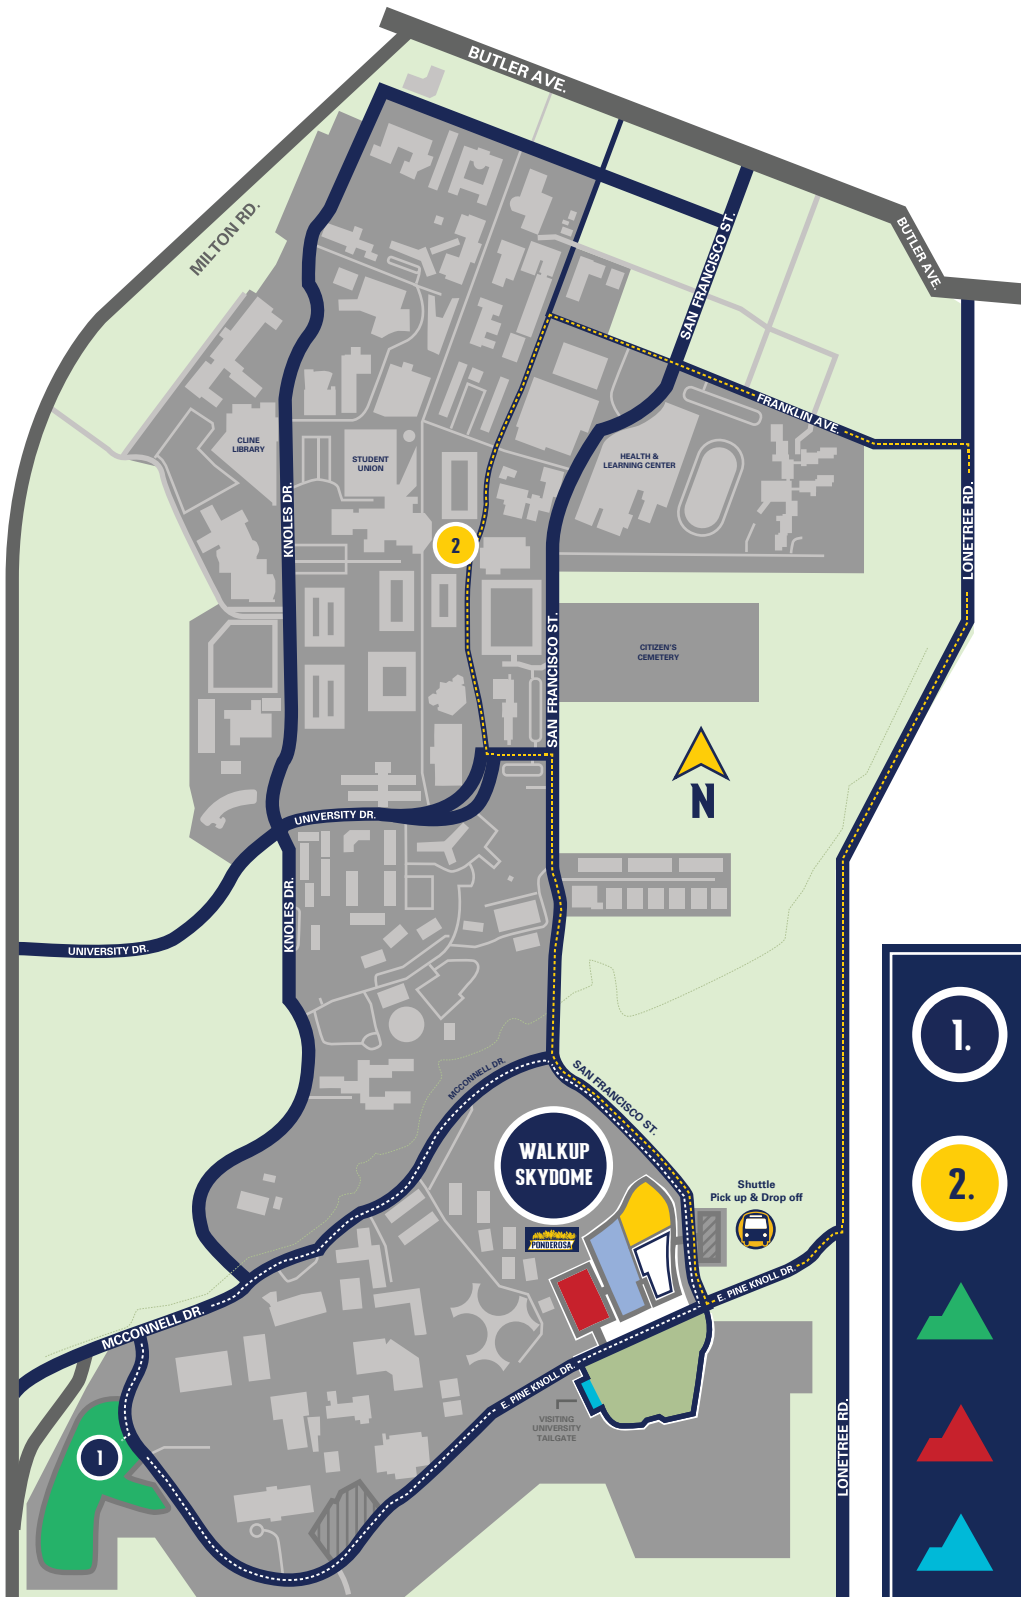

## SHUTTLE ROUTES

### NAU SKYJACKS PARKING

**VIP** \$2,500  
Skyjacks Donation

**LOT A** \$500  
Skyjacks Donation

**LOT B** \$500  
Skyjacks Donation  
*Assigned Tailgate Stalls*

**LOT C** \$50  
Skyjacks Donation

- 1. SHUTTLE PICKUP POINT & ROUTE**
- 2. SHUTTLE PICKUP POINT**
- FREE FAN PARKING**
- STUDENT TAILGATE LOT**
- VISITING UNIVERSITY TAILGATE**

**Tailgating welcome in all Skyjacks parking lots.**

Please note: Skyjacks membership and season ticket purchase are required for parking privileges. Parking subject to availability.